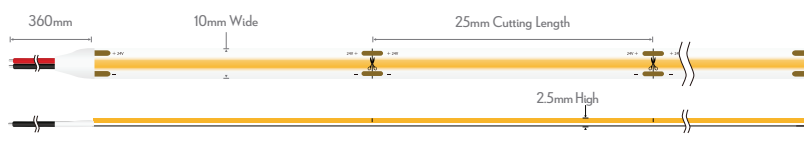

Specification Features

Input Voltage:	24V DC
Per Metre Power (W):	5W
IP rating (IP):	IP54**
Per Metre Lumen Output (lm):	Warm White 3000K - 450lm Neutral White 4000K - 500lm White 5000K - 500lm
LED type:	COB - 640 LED Per Metre
CCT:	3000K - 4000K - 5000K
CRI:	≥90
Beam angle (°):	180°
Dimmable:	Yes***
Lifespan (hrs):	50,000hrs
Wiring:	Parallel
Cutting Increment/Sections:	25mm
Requires:	24V DC Constant Voltage LED Driver

PLEX-COB-LCCON

PLEX-COB-LCON

PLEX-COB-SCON

PLEX-COB-FCCON

Diagrams / Additional

Item No.	Variant			CCT
	Per Mt	20M	50M	
PLEX-COB-5	24000	24014	24028	3000K
	24001	24015	24029	4000K
	24002	24016	24030	5000K
Max Run Length: 10M				
PLEX-COB	LCCON	LCON	SCON	FCCON
	23991	23993	23990	23992